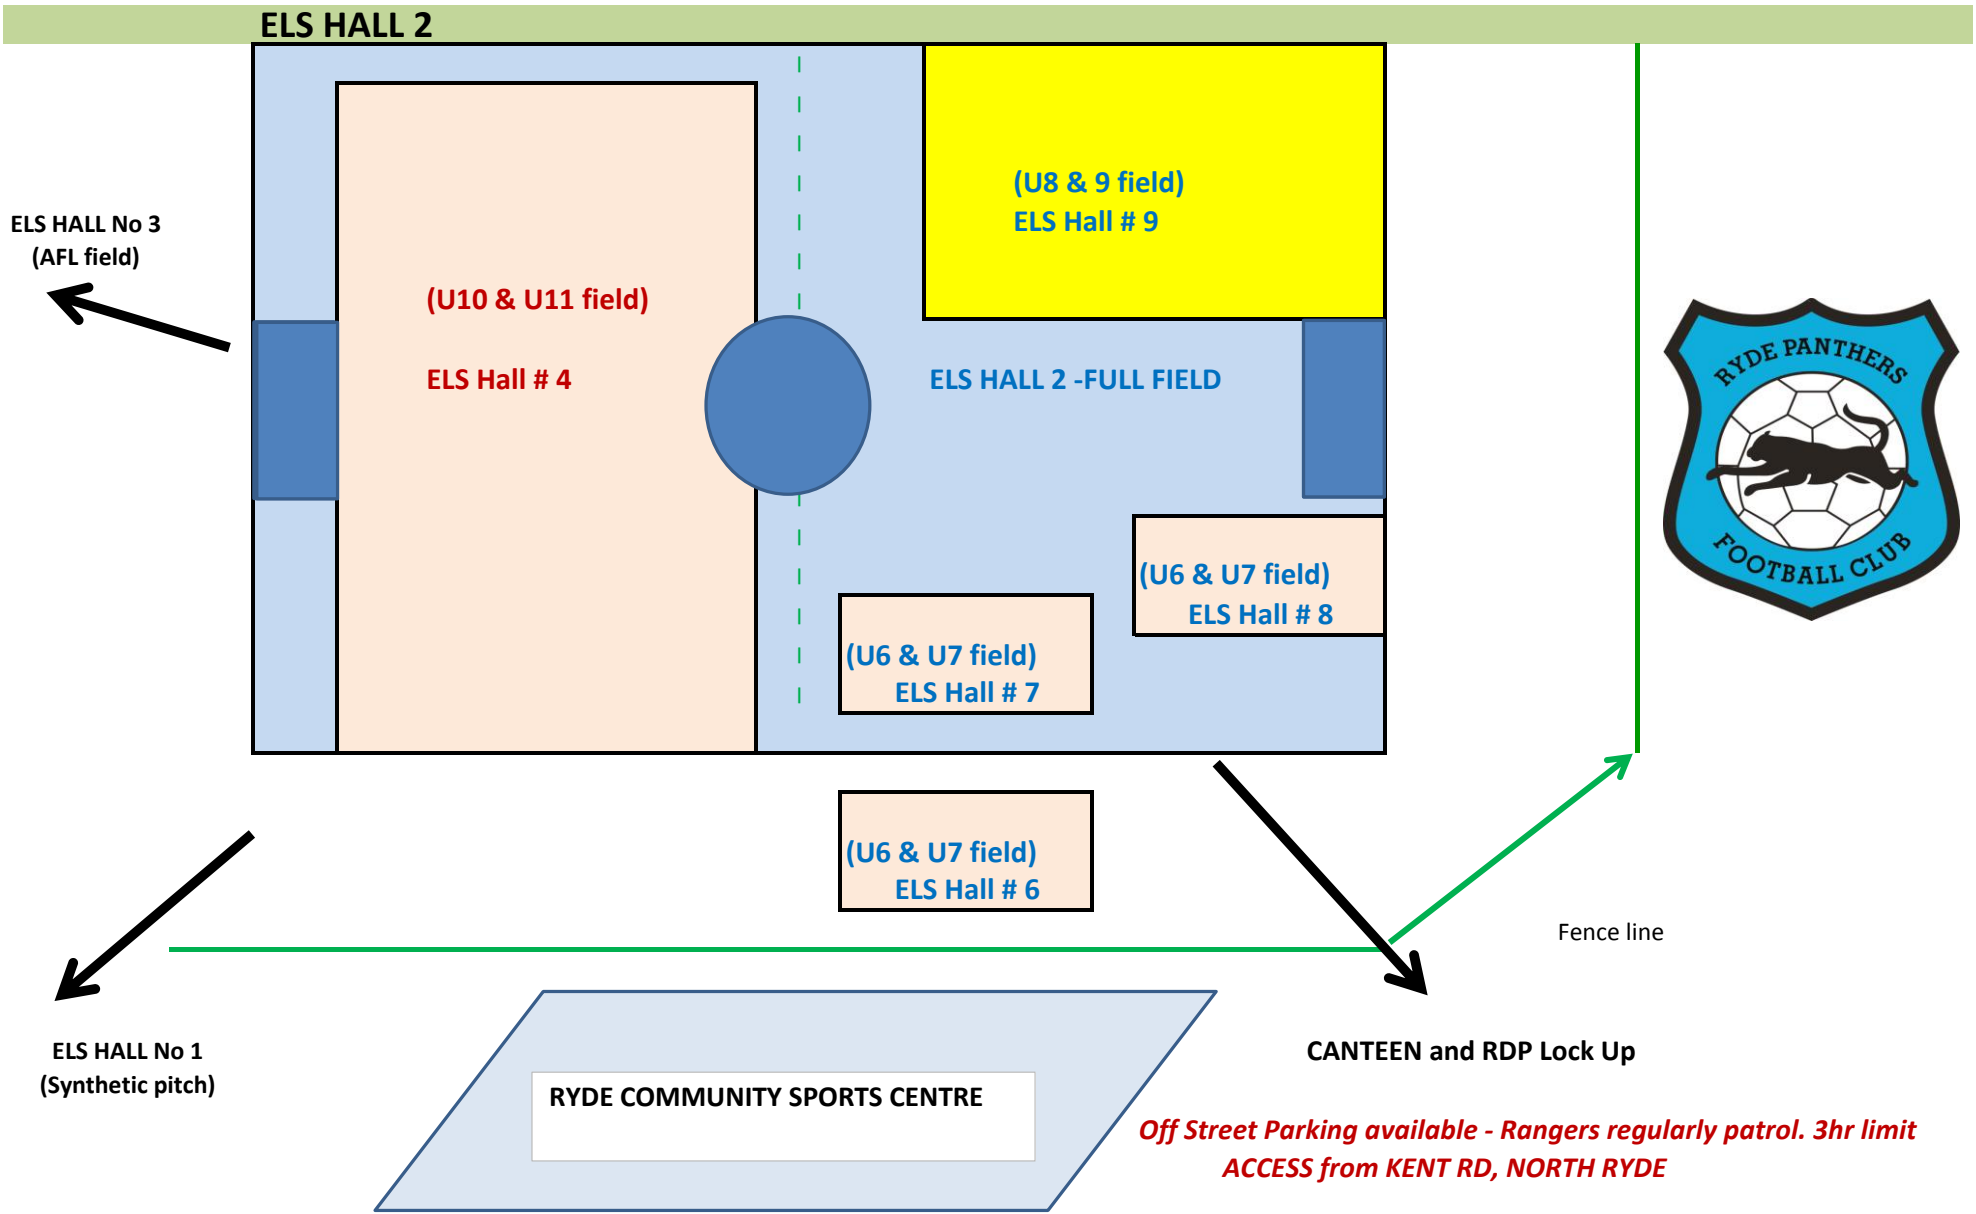

SEASON 2017

SEASON 2017

ELS HALL 1 - Synthetic pitch

Play
Equipment
and Carpark

ELS HALL No 3
(AFL field)

*Off Street parking
available via
Adelphi Rd. Gates
close at 5.30pm*

Fence line

RYDE COMMUNITY SPORTS CENTRE