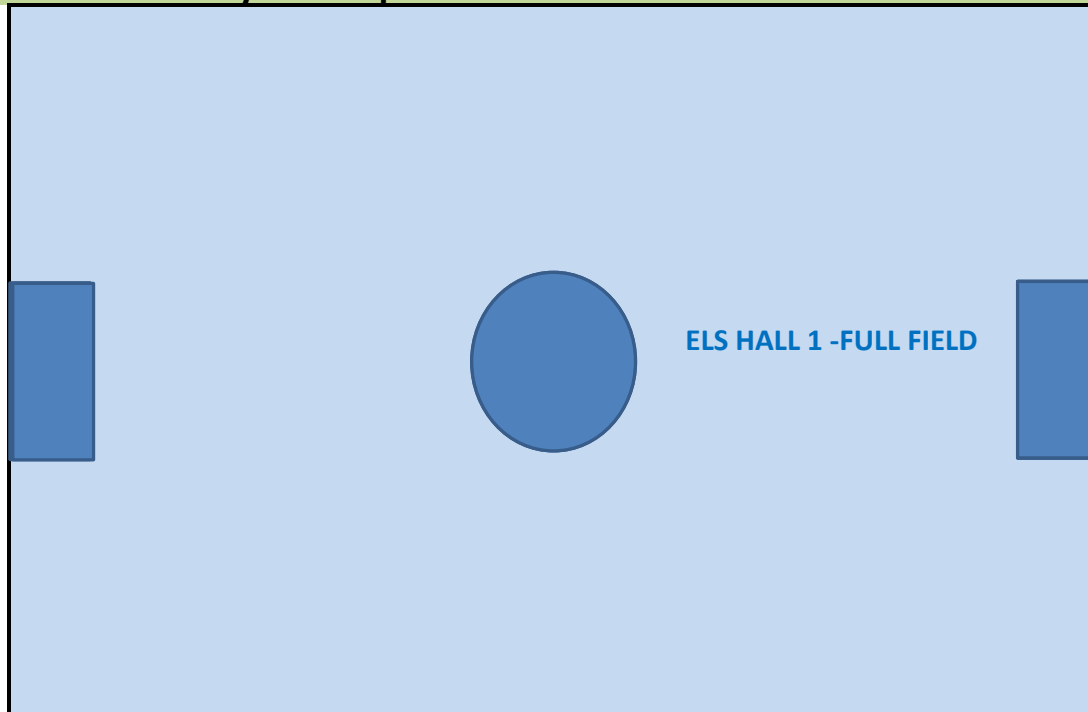

SEASON 2017

SEASON 2017

ELS HALL 1 - Synthetic pitch

Play
Equipment
and Carpark

ELS HALL No 3
(AFL field)

*Off Street parking
available via
Adelphi Rd. Gates
close at 5.30pm*

Fence line

RYDE COMMUNITY SPORTS CENTRE